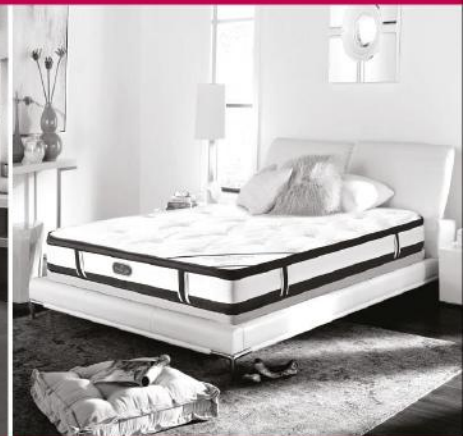

Simmons
BackCare® Ultimate 3.50
Pillow Top, Non-Flip (G/K)
LP $6,899

NOW $2,888